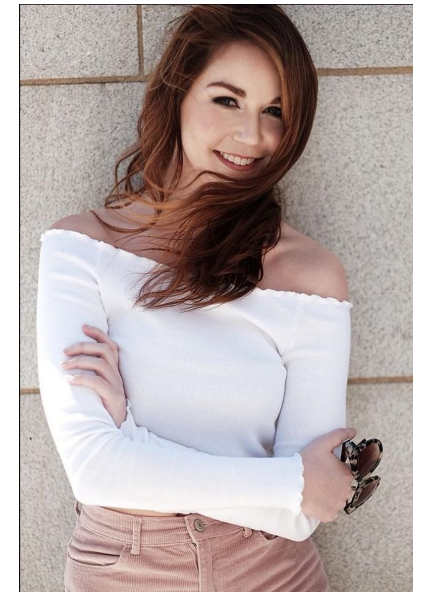

MADELINE C

Height 5'8" Bust 32" Waist 25" Hips 36" Dress 2 US Shoe 8.5 US
Hair Light Brown Eyes Hazel

Linda Layman
agency

1831 E 71st St, Tulsa, OK 74136 Tulsa
Tel: 918-744-0888 | Email: info@lindalaymanagency.com