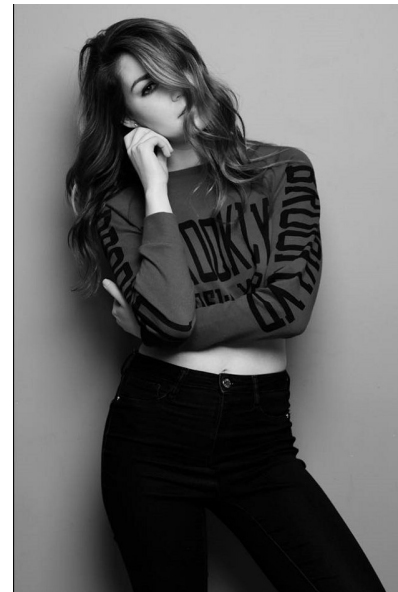

MADELINE C

Height 5'8" Bust 32" Waist 25" Hips 36" Dress 2 US Shoe 8.5 US
Hair Light Brown Eyes Hazel

Linda Layman
agency

1831 E 71st St, Tulsa, OK 74136 Tulsa
Tel: 918-744-0888 | Email: info@lindalaymanagency.com