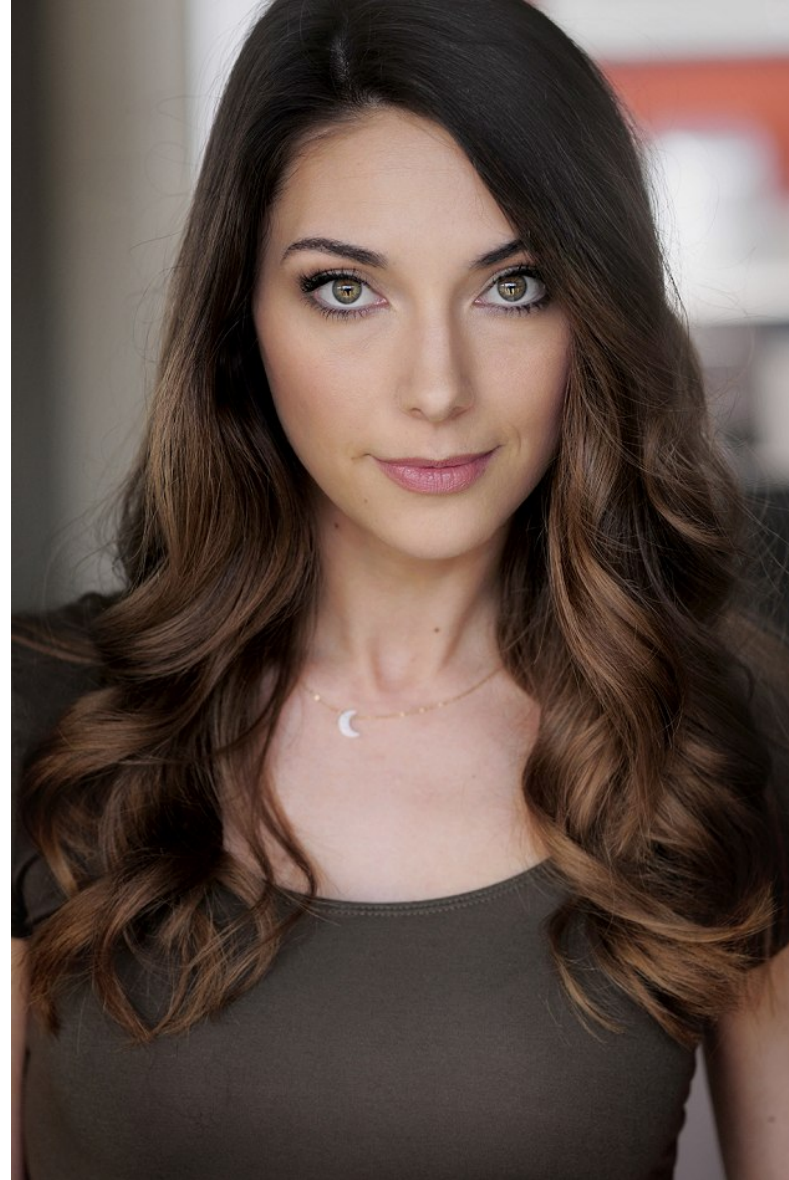

KELSEY C

Height 5'4" Bust 32" Waist 24" Hips 33" Dress 0-2 US Shoe 6 US Hair Brown Eyes Hazel

KELSEY C

Height 5'4" Bust 32" Waist 24" Hips 33" Dress 0-2 US Shoe 6 US Hair Brown Eyes Hazel

KELSEY C

Height 5'4" Bust 32" Waist 24" Hips 33" Dress 0-2 US Shoe 6 US Hair Brown Eyes Hazel